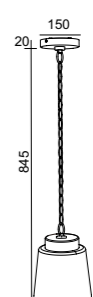

**Replaceable Lamp**

E27 | E26  
Max.15W LED

HR60775

HR60776

IP 65

- ①AC230V,50/60Hz
- ②6W ± 10%
- ③3000K/4000K/6000K
- ④470lm ± 10%
- ⑤ABS+PC body
- ⑥PC diffuser

HR60761

IP 65