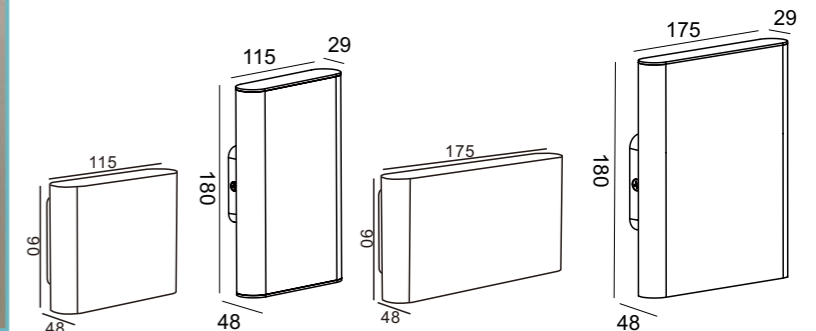

- ①AC230V,50/60Hz
- ②6W ± 10%/12W ± 10%
- ③3000K/4000K/6000K
- ④470lm ± 10%/790lm ± 10%
- ⑤Alum. body
- ⑥PC diffuser

HR60742

HR60744

HR60746

HR60748

HR60751

HR60752

- ①AC230V,50/60Hz
- ②6W ± 10%
- ③3000K/4000K/6000K
- ④470lm ± 10%
- ⑤Alum. body
- ⑥PC diffuser