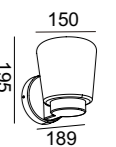

**Replaceable Lamp**

E27 | E26  
Max.15W LED

HR60775

HR60776

IP 65

- ①AC230V,50/60Hz
- ②6W ± 10%
- ③3000K/4000K/6000K
- ④470lm ± 10%
- ⑤ABS+PC body
- ⑥PC diffuser

HR60761

IP 65