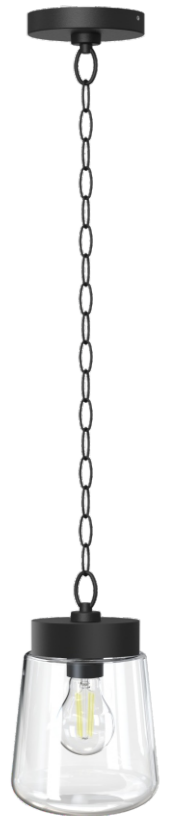

- ①AC230V,50/60Hz
- ②E27 Bulbs replaceable
- ③ABS+PC body
- ④Glass diffuser

- ①AC230V,50/60Hz
- ②E27 Bulbs replaceable
- ③ABS+PC body
- ④Glass diffuser

HR60772

HR60773

HR60774

**Replaceable Lamp**

E27 | E26  
Max.15W LED

**Replaceable Lamp**

E27 | E26  
Max.15W LED

HR60775

HR60776

IP 65

- ①AC230V,50/60Hz
- ②6W ± 10%
- ③3000K/4000K/6000K
- ④470lm ± 10%
- ⑤ABS+PC body
- ⑥PC diffuser

HR60761

IP 65

- ①AC230V,50/60Hz
- ②6W ± 10%/12W ± 10%
- ③3000K/4000K/6000K
- ④470lm ± 10%/790lm ± 10%
- ⑤Alum. body
- ⑥PC diffuser

HR60742

HR60744

HR60746

HR60748

HR60751

HR60752

- ①AC230V,50/60Hz
- ②6W ± 10%
- ③3000K/4000K/6000K
- ④470lm ± 10%
- ⑤Alum. body
- ⑥PC diffuser

- ①AC230V,50/60Hz
- ②6W ± 10%/12W ± 10%
- ③3000K/4000K/6000K
- ④470lm ± 10%/790lm ± 10%
- ⑤Alum. body
- ⑥PC diffuser

Hr60753

HR60754

HR60751-600  
HR60751-800

HR60752-600  
HR60752-800