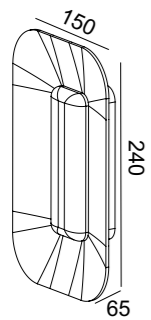

**Replaceable Lamp**

E27 | E26  
Max.15W LED

HR60775

HR60776

IP 65

- ①AC230V,50/60Hz
- ②6W ± 10%
- ③3000K/4000K/6000K
- ④470lm ± 10%
- ⑤ABS+PC body
- ⑥PC diffuser

HR60761

IP 65