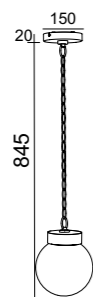

**Replaceable Lamp**

E27 | E26  
Max.15W LED

HR60775

HR60776

IP 65

- ①AC230V,50/60Hz
- ②6W ± 10%
- ③3000K/4000K/6000K
- ④470lm ± 10%
- ⑤ABS+PC body
- ⑥PC diffuser

HR60761

IP 65