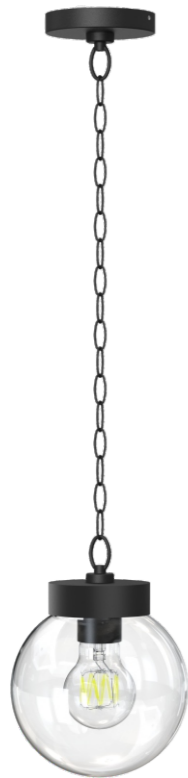

- ①AC230V,50/60Hz
- ②E27 Bulbs replaceable
- ③ABS+PC body
- ④Glass diffuser

- ①AC230V,50/60Hz
- ②E27 Bulbs replaceable
- ③ABS+PC body
- ④Glass diffuser

HR60772

HR60773

HR60774

**Replaceable Lamp**

E27 | E26  
Max.15W LED

**Replaceable Lamp**

E27 | E26  
Max.15W LED

HR60775

HR60776

IP 65

- ①AC230V,50/60Hz
- ②6W ± 10%
- ③3000K/4000K/6000K
- ④470lm ± 10%
- ⑤ABS+PC body
- ⑥PC diffuser

HR60761

IP 65

- ①AC230V,50/60Hz
- ②6W ± 10%/12W ± 10%
- ③3000K/4000K/6000K
- ④470lm ± 10%/790lm ± 10%
- ⑤Alum. body
- ⑥PC diffuser

HR60742

HR60744

HR60746

HR60748

HR60751

HR60752

- ①AC230V,50/60Hz
- ②6W ± 10%
- ③3000K/4000K/6000K
- ④470lm ± 10%
- ⑤Alum. body
- ⑥PC diffuser

- ①AC230V,50/60Hz
- ②6W ± 10%/12W ± 10%
- ③3000K/4000K/6000K
- ④470lm ± 10%/790lm ± 10%
- ⑤Alum. body
- ⑥PC diffuser

Hr60753

HR60754

HR60751-600  
HR60751-800

HR60752-600  
HR60752-800