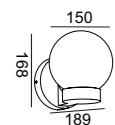

**Replaceable Lamp**

E27 | E26  
Max.15W LED

HR60775

HR60776

IP 65

- ①AC230V,50/60Hz
- ②6W ± 10%
- ③3000K/4000K/6000K
- ④470lm ± 10%
- ⑤ABS+PC body
- ⑥PC diffuser

HR60761

IP 65